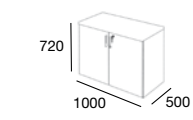

Low Cupboard
ref. 2 924 260 + finish
~~€ 319~~
€ 211