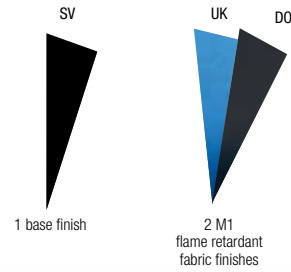

MY WORK chairs

Synchro or dynamic mechanism. Black nylon base. Height adjustable backrest. All day ergonomic comfort with user friendly features. 2 flame retardant fabrics : blue UK or black DO.

24 hour use and weight of user up to 150 kg