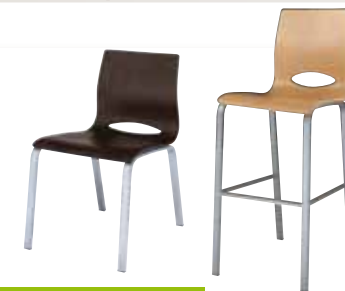

SPiRiT wooden chairs

Plywood shell with a choice of finishes : lacquered white (WR), natural beech (WP) and stained wenge (WQ). Square structure with an aluminium SB finish.

Only sold in sets of 2 in the same colour