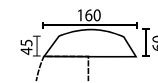

Computer return unit

Resting on 2 tubular legs ø 60 mm.			
Can be positioned on the left or the right-hand side of the rectangular or curved desks.			
W. 160 cm	ref. 3 442 106 + fin + SB	€ 289	€ 198