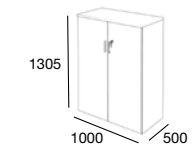

Medium Cupboard
ref. 2 924 261 + finish
~~€ 443~~
€ 289