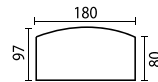

Bow-fronted desk
€ 310

Bow-fronted desk

depth. 80 cm			
W. 180 cm	ref. 3 442 007 + fin	€ 462	€ 310

Barrel meeting table

Resting on 2 tulip legs or 4 tubular legs ø 80 mm in an aluminium grey metal finish.			
4 tubular legs	ref. 3 442 120 + fin + SB	€ 419	€ 295
2 tulip legs	ref. 3 442 119 + fin + SB	€ 687	€ 483