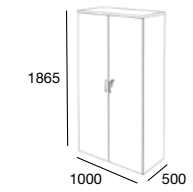

Cupboards

High Cupboard
ref. 2 924 262 + finish
~~€ 536~~
€ 349