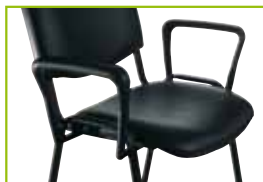

Writing shelf + pair of arms

ref. 5 431 013 € 48 € 35

Pair of arms in black ABS

ref. 5 431 016 € 4+ € 30

**3 YEAR
GUARANTEE**

Stackable
by 12