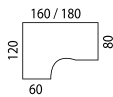

90° compact asymmetrical desk, fixed legs