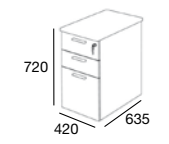

Desk Height Pedestal

3 drawers	D.800 mm	ref. 2 924 172 + finish	~~€ 307~~	€ 199
2 drawers	D.800 mm	ref. 2 924 166 + finish	~~€ 307~~	€ 199
3 drawers	D.635 mm	ref. 2 924 170 + finish	~~€ 287~~	€ 187
2 drawers	D.635 mm	ref. 2 924 164 + finish	~~€ 287~~	€ 187