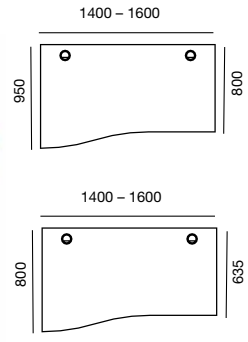

STOCK

5 YEAR GARANTEE

Manufactured to ISO 9001

Manufactured to ISO 14001

WALTON Rectangular Desk

Rectangular desk	800 x 800	ref. 2 927 006 + finish	~~€ 246~~	€ 163
Rectangular desk	1000 x 800	ref. 2 927 007 + finish	~~€ 255~~	€ 169
Rectangular desk	1200 x 800	ref. 2 927 008 + finish	~~€ 264~~	€ 175
Rectangular desk	1400 x 800	ref. 2 927 009 + finish	~~€ 273~~	€ 181
Rectangular desk	1600 x 800	ref. 2 927 010 + finish	~~€ 283~~	€ 187
Rectangular desk	1800 x 800	ref. 2 927 011 + finish	~~€ 293~~	€ 193

WALTON 90°Desk - Depth 800/635

LH 90° Desk	1400 x 1200	ref. 2 927 061 + finish	~~€ 372~~	€ 241
RH 90° Desk	1400 x 1200	ref. 2 927 053 + finish	~~€ 372~~	€ 241
LH 90° Desk	1600 x 1200	ref. 2 927 025 + finish	~~€ 389~~	€ 253
RH 90° Desk	1600 x 1200	ref. 2 927 021 + finish	~~€ 389~~	€ 253

WALTON Asymmetrical Wave Desk

LH Asym Wave Desk	1400 x 950/800	ref. 2 927 018 + finish	~~€ 349~~	€ 223
RH Asym Wave Desk	1400 x 950/800	ref. 2 927 014 + finish	~~€ 349~~	€ 223
LH Asym Wave Desk	1600 x 950/800	ref. 2 927 019 + finish	~~€ 349~~	€ 229
RH Asym Wave Desk	1600 x 950/800	ref. 2 927 015 + finish	~~€ 349~~	€ 229
LH Asym Wave Desk	1400 x 800/635	ref. 2 927 046 + finish	~~€ 328~~	€ 211
RH Asym Wave Desk	1400 x 800/635	ref. 2 927 040 + finish	~~€ 328~~	€ 211
LH Asym Wave Desk	1600 x 800/635	ref. 2 927 047 + finish	~~€ 337~~	€ 223
RH Asym Wave Desk	1600 x 800/635	ref. 2 927 041 + finish	~~€ 337~~	€ 223

Desk Height Pedestal

3 drawers	D.800 mm	ref. 2 924 172 + finish	~~€ 307~~	€ 199
2 drawers	D.800 mm	ref. 2 924 166 + finish	~~€ 307~~	€ 199
3 drawers	D.635 mm	ref. 2 924 170 + finish	~~€ 287~~	€ 187
2 drawers	D.635 mm	ref. 2 924 164 + finish	~~€ 287~~	€ 187

Cupboards

High Cupboard
ref. 2 924 262 + finish
~~€ 536~~
€ 349

Medium Cupboard
ref. 2 924 261 + finish
~~€ 443~~
€ 289

Low Cupboard
ref. 2 924 260 + finish
~~€ 319~~
€ 211