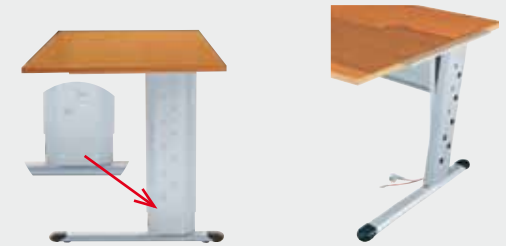

Symmetrical Wave desk
W. 160 cm D. 98cm
ref. 2 401 060 MDSCSC.

Shadecard

4 finishes for tops (+ fin)

2 leg finishes (+fin.) , 2 leg trims finishes (+col.)

Product information

Desk height 72 cm.
Melamine top thick. 25 mm.
Structural metal modesty panel matching the finish.

"L" shape fixed legs.
Height adjustable version available from 62 to 86 cm,
contact us.

Vertical cable management along the leg.
Horizontal cable management by optional cable trough.

Height adjustable legs, contact us