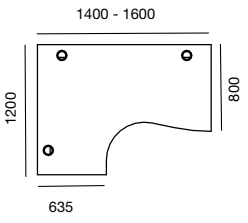

● In Stock UP TO 5 DAY LEAD TIME

○ Non Stock UP TO 15 DAY LEAD TIME

Product information

Desk height: 72 cm

Desktop made from 25 mm thick melamine faced chipboard (MFC) with 2 mm ABS edging.

19 mm MFC modesty panels for strength.

Rectangular desk	800 x 800	ref. 2 927 006 + finish	€ 246	€ 163
Rectangular desk	1000 x 800	ref. 2 927 007 + finish	€ 255	€ 169
Rectangular desk	1200 x 800	ref. 2 927 008 + finish	€ 264	€ 175
Rectangular desk	1400 x 800	ref. 2 927 009 + finish	€ 273	€ 181
Rectangular desk	1600 x 800	ref. 2 927 010 + finish	€ 283	€ 187
Rectangular desk	1800 x 800	ref. 2 927 011 + finish	€ 293	€ 193