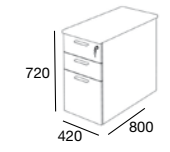

Desk Height Pedestal

3 drawers	D.800 mm	ref. 2 924 172 + finish	~~€ 307~~	€ 199
2 drawers	D.800 mm	ref. 2 924 166 + finish	~~€ 307~~	€ 199
3 drawers	D.635 mm	ref. 2 924 170 + finish	~~€ 287~~	€ 187
2 drawers	D.635 mm	ref. 2 924 164 + finish	~~€ 287~~	€ 187